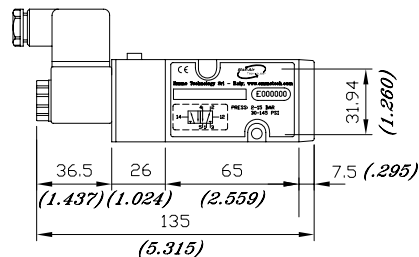

**ELETTROVALVOLA "NAMUR"**

**EV61 - MONOSTABILE**

**3/2 - 5/2**

**Max-Air**  
TECHNOLOGY

**SOLENOID VALVE "NAMUR"**

**EV61 - MONOSTABLE**

**3/2 - 5/2**

**CORREDO - STANDARD KIT**

DIMENSIONI IN mm.  
DIMENSIONS IN mm. ( INCHES )