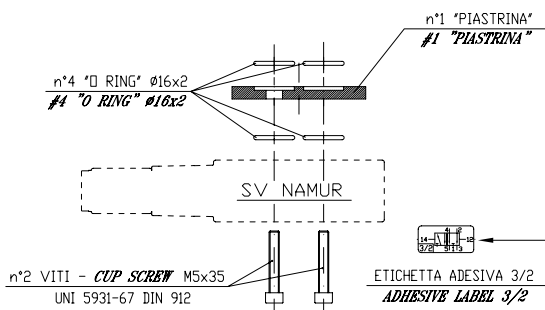

**ELETTROVALVOLA "NAMUR"**

**EV61 - MONOSTABILE**

**3/2 - 5/2**

**Max-Air**  
TECHNOLOGY

**SOLENOID VALVE "NAMUR"**

**EV61 - MONOSTABLE**

**3/2 - 5/2**

**CORREDO - STANDARD KIT**

DIMENSIONI IN mm.  
DIMENSIONS IN mm. ( INCHES )