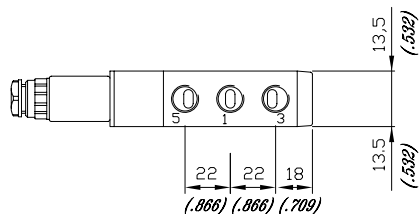

**ELETTROVALVOLA "NAMUR"**

**EV61 - MONOSTABILE**

**3/2 - 5/2**

**Max-Air**  
TECHNOLOGY

**SOLENOID VALVE "NAMUR"**

**EV61 - MONOSTABLE**

**3/2 - 5/2**

**CORREDO - STANDARD KIT**

DIMENSIONI IN mm.  
DIMENSIONS IN mm. ( INCHES )