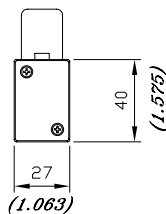

**ELETTROVALVOLA "NAMUR"**

**EV61 - MONOSTABILE**

**3/2 - 5/2**

**Max-Air**  
TECHNOLOGY

**SOLENOID VALVE "NAMUR"**

**EV61 - MONOSTABLE**

**3/2 - 5/2**

**CORREDO - STANDARD KIT**

DIMENSIONI IN mm.  
DIMENSIONS IN mm. ( INCHES )