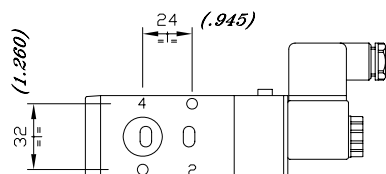

**ELETTROVALVOLA "NAMUR"**

**EV61 - MONOSTABILE**

**3/2 - 5/2**

**Max-Air**  
TECHNOLOGY

**SOLENOID VALVE "NAMUR"**

**EV61 - MONOSTABLE**

**3/2 - 5/2**

**CORREDO - STANDARD KIT**

DIMENSIONI IN mm.  
DIMENSIONS IN mm. ( INCHES )