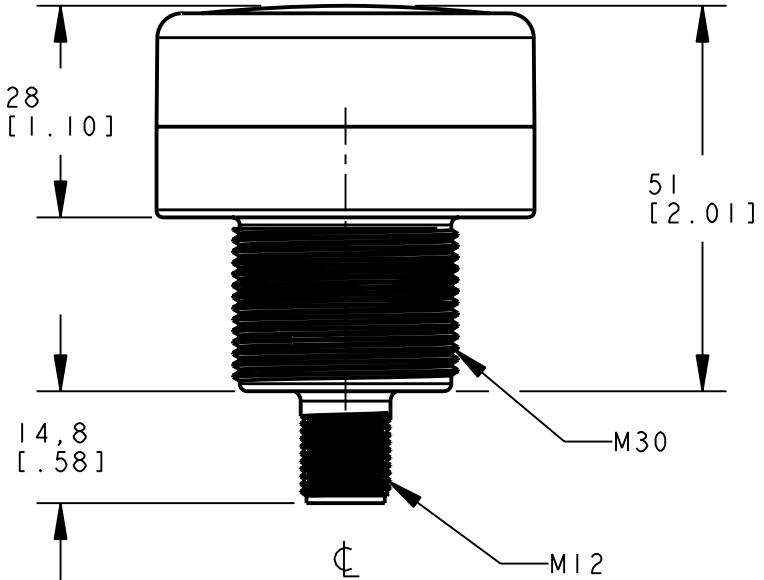

8 | 7 | 6 | 5 | 4 | 3 | 2 | 1

D
C
B
A

ISOMETRIC VIEW
SCALE 1:1

NOTES:
1. ALL DIMENSIONS ARE MILLIMETERS [INCHES] UNLESS OTHERWISE NOTED.

This drawing is the property of BANNER ENGINEERING CORP. and is proprietary in general and in detail. Its contents shall not be revealed to outside parties without written consent of BANNER.

BANNER ENGINEERING CORP.
P.O. BOX 9414
MINNEAPOLIS, MN 55440

THIRD ANGLE PROJECTION

TITLE
**WL50S L O OD
WEB CAD DRAWINGS 2D/3D**

SIZE B	DRAWING NO. 158612	REV. A
SCALE 1:1		SHEET 1 OF 1

8 | 7 | 6 | 5 | 4 | 3 | 2 | 1