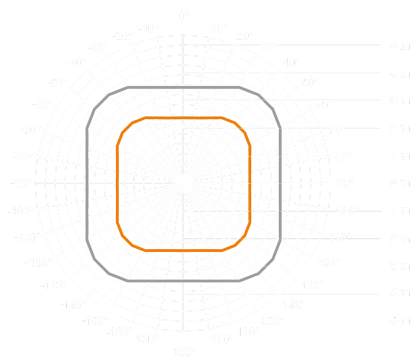

Presence Control PRO IR  
Quattro HD

installation height 2.8 m

(white = tangential

orange = radial

grey = presence)

---