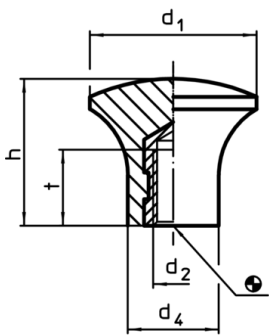

Mushroom-Type Knobs

24540.0133

Product Description

Material

Button-Handle

- Thermosetting plastic (PF 31), black

Screw

- Steel, galvanized

Drawing

picture 1

picture 2

Order information

Dimensions					max. [°C]	[g]	Art. No.
d ₁	d ₃	l [mm]	d ₄	h			
with screw – picture 2							
33	M8	14	18	29	110	23	24540.0133

Application example