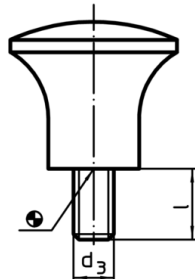

Mushroom-Type Knobs

24540.0133

Product Description

Material

Button-Handle

- Thermosetting plastic (PF 31), black

Screw

- Steel, galvanized

Drawing

picture 1

picture 2

Order information

Dimensions					max. [°C]	[g]	Art. No.
d ₁	d ₃	l [mm]	d ₄	h			
with screw – picture 2							
33	M8	14	18	29	110	23	24540.0133

Application example