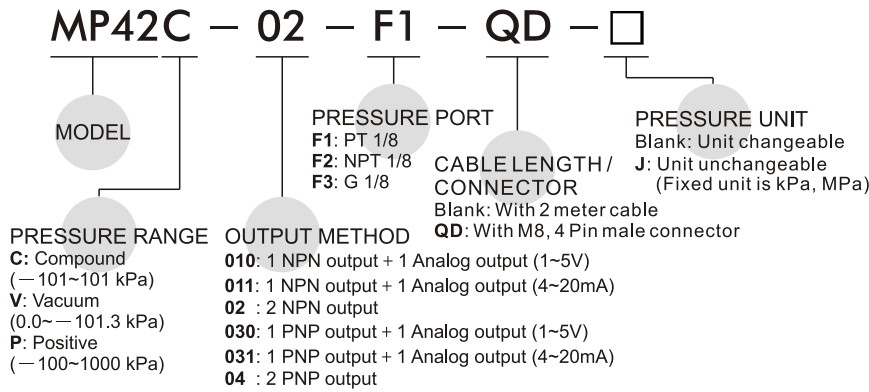

MP42 Order example

HIGH PRECISION DIGITAL PRESSURE SWITCH

New

Order example:

Mounting accessories:

Old

Order example:

Mounting accessories: