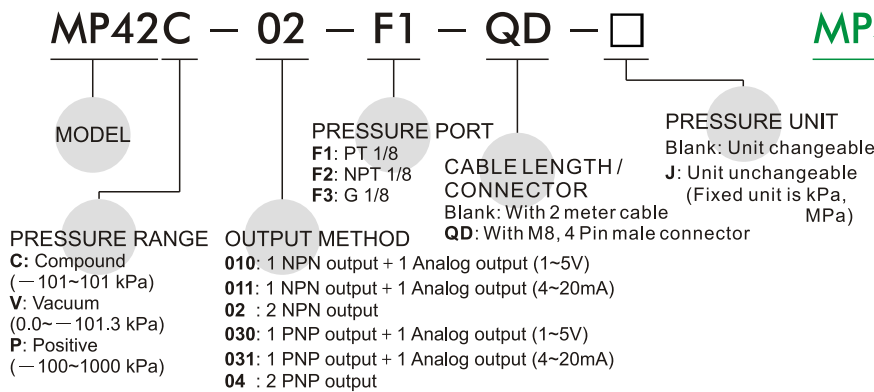

MP42 Order example

HIGH PRECISION DIGITAL PRESSURE SWITCH

New

Order example:

Mounting accessories:

Old

Order example:

Mounting accessories: