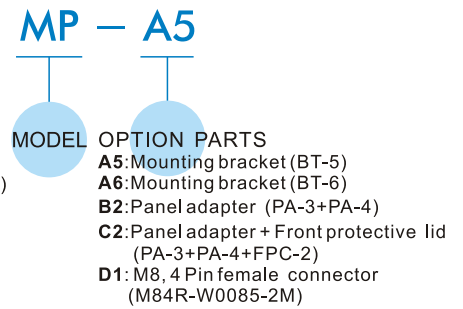

MP42 Order example

HIGH PRECISION DIGITAL PRESSURE SWITCH

New

Order example:

Mounting accessories:

Old

Order example:

Mounting accessories: