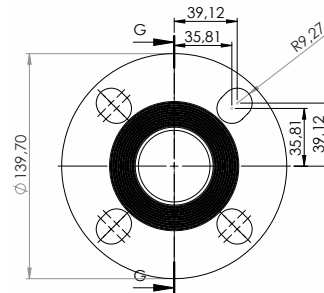

VA40PA PP SP SP FE OO

NOTE not all combinations are available

⚠ II 2 GD c IIC T4

Verderair

VA40 non - metallic

VERDERAIR®

FLANGE DIMENSION IN MM

VA40nonmet_Technosheet_rev02_2015_(eu)

All dimensions are in mm.
All dimensions are for guidance only.

Find your local supplier
at www.verderair.com

For construction, installation and floor mounting drawings
please contact your local authorised Verderair® distributor.