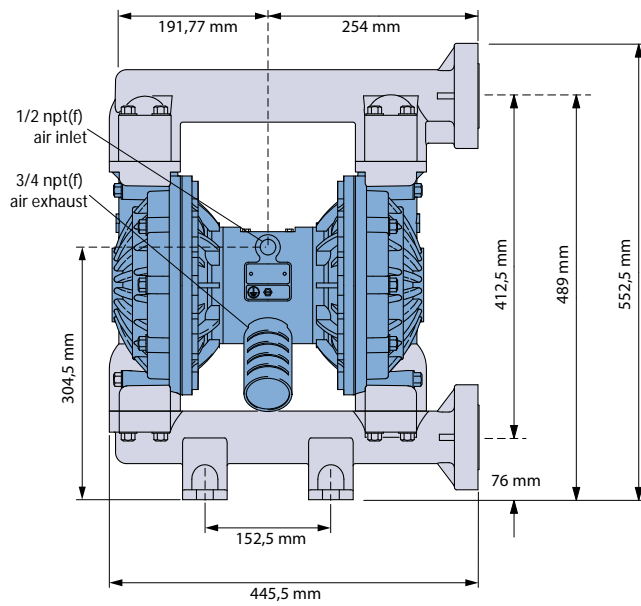

VA40PA PP SP SP FE OO

NOTE not all combinations are available

⚠ II 2 GD c IIC T4

Verderair

VA40 non - metallic

VERDERAIR®

FLANGE DIMENSION IN MM

VA40nonmet_Technosheet_rev02_2015_(eu)

All dimensions are in mm.
All dimensions are for guidance only.

Find your local supplier
at www.verderair.com

For construction, installation and floor mounting drawings
please contact your local authorised Verderair® distributor.