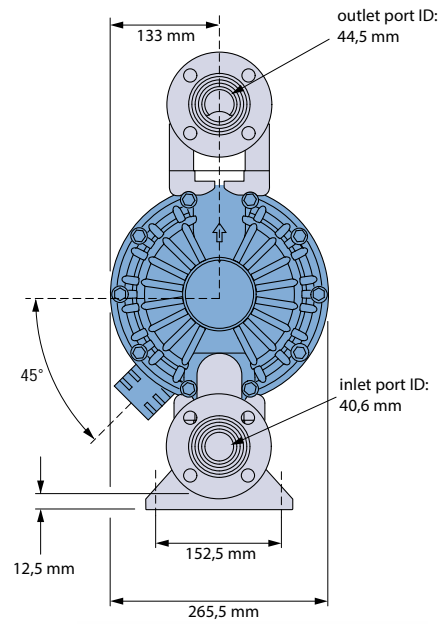

TO = PTFE/EPDM overmolded

VT = Viton (FKM)

No. 6 Connections

FE = End flange DIN/ANSI

No. 7 Options

OO = Standard

RE = Remote

EXAMPLE PUMP TYPE

VA40PA PP SP SP FE OO

NOTE not all combinations are available

⚠ II 2 GD c IIC T4

Verderair

VA40 non - metallic

VERDERAIR®

FLANGE DIMENSION IN MM

VA40nonmet_Technosheet_rev02_2015_(eu)

All dimensions are in mm.
All dimensions are for guidance only.

Find your local supplier
at www.verderair.com

For construction, installation and floor mounting drawings
please contact your local authorised Verderair® distributor.