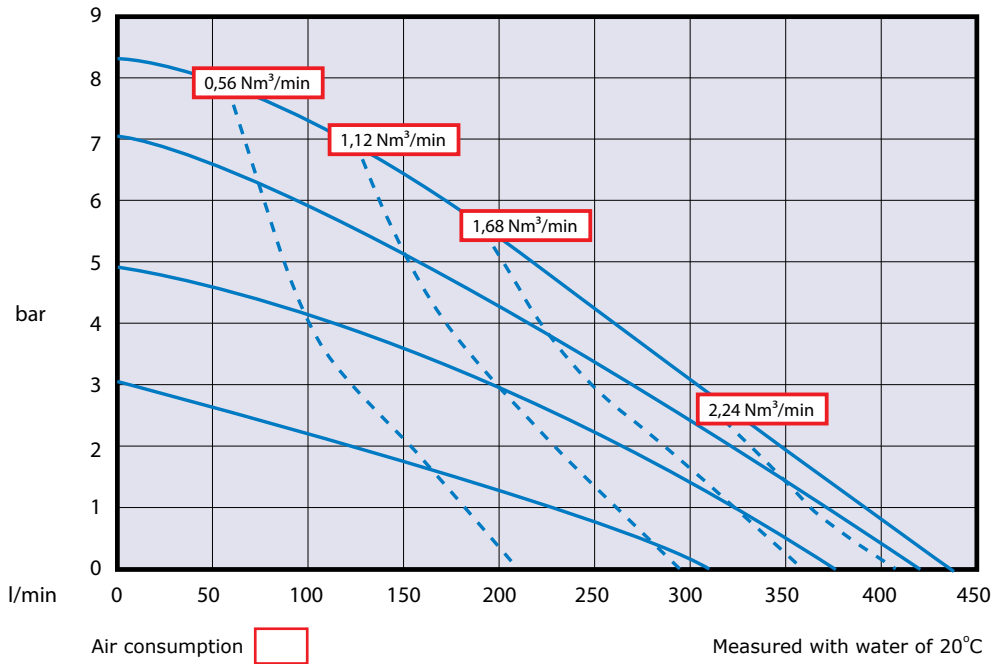

VA40PA PP SP SP FE OO

NOTE not all combinations are available

⚠ II 2 GD c IIC T4

Verderair

VA40 non - metallic

VERDERAIR®

FLANGE DIMENSION IN MM

VA40nonmet_Technosheet_rev02_2015_(eu)